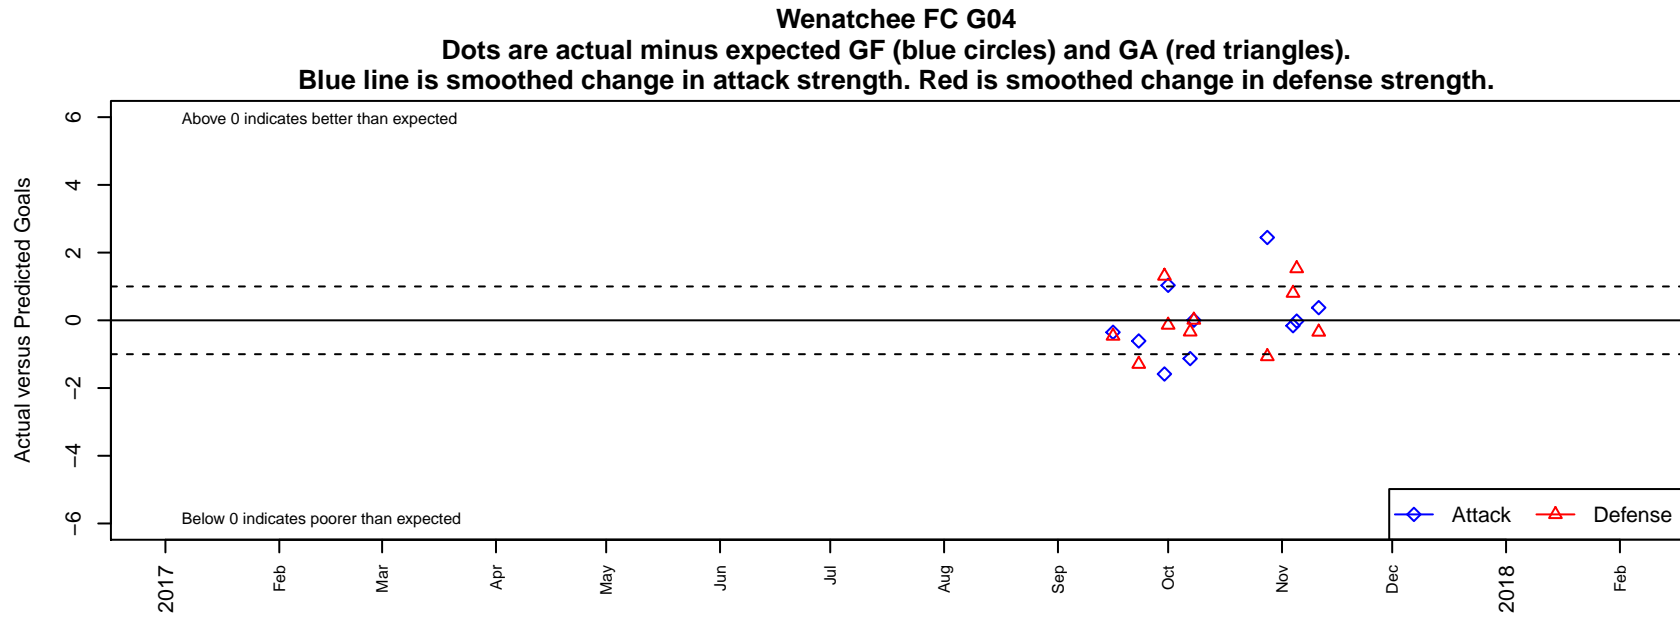

# Wenatchee FC G04

Wenatchee FC  
Wenatchee, WA  
G04 total strength=1095  
attack=3.15 defense=2.45  
fall league = PSPL Classic 1 – East U14  
notes= Rodriguez 2015–6

alt names used:  
Wenatchee FC G04 Vasquez

Venues played:  
2017 PSPL Classic 1 – East U14

**attack and defense variance (black dot)  
relative to other teams  
and top 10 in region**

**attack and defense rating  
relative to others at age  
and all opponents in last 13 months**