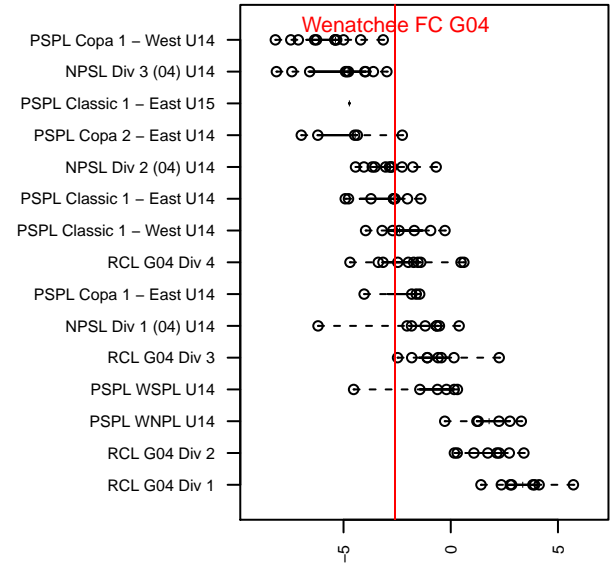

# Wenatchee FC G04

Wenatchee FC  
Wenatchee, WA  
G04 total strength=1095  
attack=3.15 defense=2.45  
fall league = PSPL Classic 1 – East U14  
notes= Rodriguez 2015–6

alt names used:  
Wenatchee FC G04 Vasquez

Venues played:  
2017 PSPL Classic 1 – East U14

**attack and defense variance (black dot)  
relative to other teams  
and top 10 in region**

**attack and defense rating  
relative to others at age  
and all opponents in last 13 months**

**Performance relative to 13 month average**

**Performance relative to 13 month average**

<b>date</b>	<b>home</b>		<b>away</b>		<b>venue</b>	<b>pred.home</b>	<b>pred.away</b>
2017-11-11	Wenatchee FC G04	2	Endeavour Soccer Academy G04	2	2017 PSPL Classic 1 – East U14	1.63	1.66
2017-11-05	Hells Canyon FC G04	1	Wenatchee FC G04	1	2017 PSPL Classic 1 – East U14	2.53	1.02
2017-11-04	Spokane Foxes Kropp G04	1	Wenatchee FC G04	1	2017 PSPL Classic 1 – East U14	1.80	1.16
2017-10-28	Wenatchee FC G04	4	North Idaho Inferno Orange G04	2	2017 PSPL Classic 1 – East U14	1.55	0.93
2017-10-08	Valor Maroon Brown G04	2	Wenatchee FC G04	2	2017 PSPL Classic 1 – East U14	2.01	2.00
2017-10-07	Breakers Black Lewis G04	3	Wenatchee FC G04	0	2017 PSPL Classic 1 – East U14	2.66	1.13
2017-10-01	Wenatchee FC G04	5	FC Spokane Black Clayton G04	1	2017 PSPL Classic 1 – East U14	3.97	0.86
2017-09-30	Wenatchee FC G04	1	ASE Royal G04	0	2017 PSPL Classic 1 – East U14	2.59	1.31
2017-09-23	Sting SC Timbers Red G04	3	Wenatchee FC G04	0	2017 PSPL Classic 1 – East U14	1.71	0.61
2017-09-16	Wenatchee FC G04	2	CWSA White G04	1	2017 PSPL Classic 1 – East U14	2.35	0.54